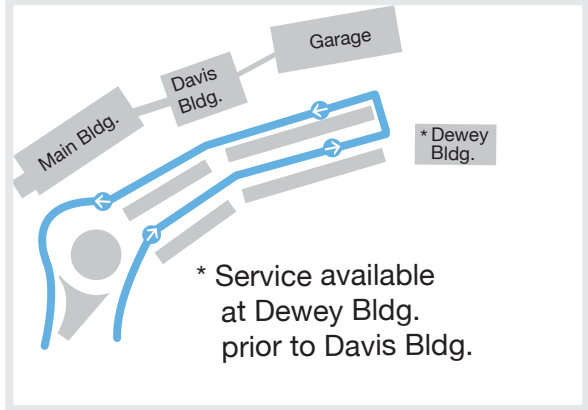

Capital Shuttle

Now Operating Year Round!

Beginning Tuesday, September 5th, the Capital Shuttle will operate year round to better serve you!

National Life

Deviations from this route are available up to 1/10 mile by call in or on-board request. Please call GMT at 802-223-7287 to request a deviation.

MONDAY - FRIDAY

Dept. of Labor 1	Statehouse 2	Dept. of Labor 1	National Life Davis Building 3	Dept. of Labor 1
7:20	7:25	7:30	7:35	7:40
7:40	7:45	7:50	7:55	8:00
8:00	8:05	8:10	8:15	8:20
8:20	8:25	8:30	8:35	8:40
8:40	8:45	8:50	8:55	9:00
9:00	9:05	9:10	9:15	9:20
9:20	9:25	9:30	9:35	9:40
9:40	9:45	9:50	9:55	10:00
10:00	10:05	10:10	10:15	10:20
10:20	10:25	10:30	10:35	10:40
10:40	10:45	10:50	10:55	11:00
11:00	11:05	11:10	11:15	11:20
11:20	11:25	11:30	11:35	11:40
11:40	11:45	11:50	11:55	12:00
AM				
PM				
12:00	12:05	12:10	12:15	12:20
12:20	12:25	12:30	12:35	12:40
12:40	12:45	12:50	12:55	1:00
1:00	1:05	1:10	1:15	1:20
1:20	1:25	1:30	1:35	1:40
1:40	1:45	1:50	1:55	2:00
2:00	2:05	2:10	2:15	2:20
2:20	2:25	2:30	2:35	2:40
2:40	2:45	2:50	2:55	3:00
3:00	3:05	3:10	3:15	3:20
3:20	3:25	3:30	3:35	3:40
3:40	3:45	3:50	3:55	4:00
4:00	4:05	4:10	4:15	4:20
4:20	4:25	4:30	4:35	4:40
4:40	4:45	4:50	4:55	5:00
5:00	5:05	5:10	5:15	5:20
-	-	-	-	-