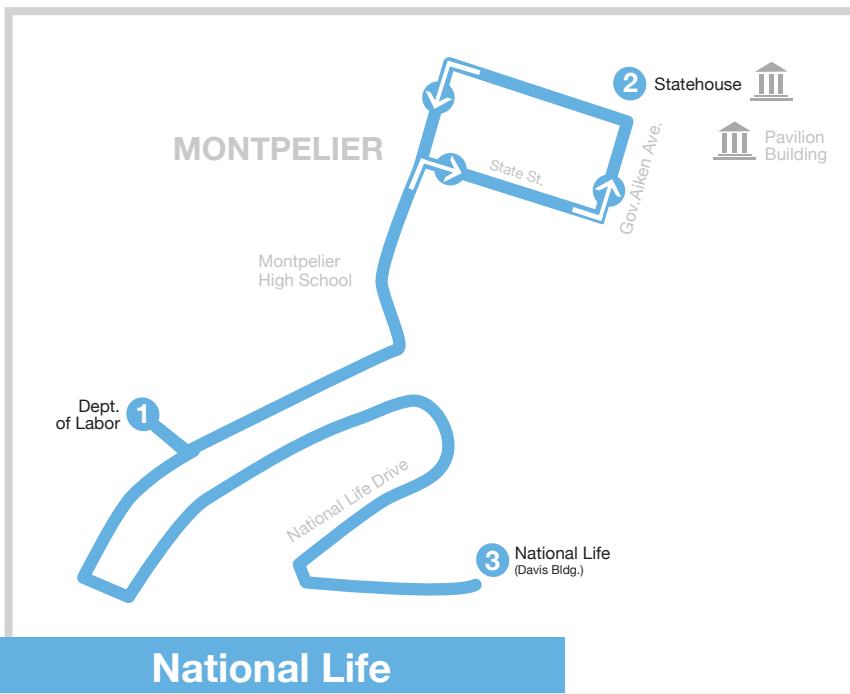

Capital Shuttle

Now Operating Year Round!

Beginning Tuesday, September 5th, the Capital Shuttle will operate year round to better serve you!

National Life

Deviations from this route are available up to 1/10 mile by call in or on-board request. Please call GMT at 802-223-7287 to request a deviation.

MONDAY - FRIDAY

Dept. of Labor 1	Statehouse 2	Dept. of Labor 1	National Life Davis Building 3	Dept. of Labor 1
7:20	7:25	7:30	7:35	7:40
7:40	7:45	7:50	7:55	8:00
8:00	8:05	8:10	8:15	8:20
8:20	8:25	8:30	8:35	8:40
8:40	8:45	8:50	8:55	9:00
9:00	9:05	9:10	9:15	9:20
9:20	9:25	9:30	9:35	9:40
9:40	9:45	9:50	9:55	10:00
10:00	10:05	10:10	10:15	10:20
10:20	10:25	10:30	10:35	10:40
10:40	10:45	10:50	10:55	11:00
11:00	11:05	11:10	11:15	11:20
11:20	11:25	11:30	11:35	11:40
11:40	11:45	11:50	11:55	12:00
AM				
PM				
12:00	12:05	12:10	12:15	12:20
12:20	12:25	12:30	12:35	12:40
12:40	12:45	12:50	12:55	1:00
1:00	1:05	1:10	1:15	1:20
1:20	1:25	1:30	1:35	1:40
1:40	1:45	1:50	1:55	2:00
2:00	2:05	2:10	2:15	2:20
2:20	2:25	2:30	2:35	2:40
2:40	2:45	2:50	2:55	3:00
3:00	3:05	3:10	3:15	3:20
3:20	3:25	3:30	3:35	3:40
3:40	3:45	3:50	3:55	4:00
4:00	4:05	4:10	4:15	4:20
4:20	4:25	4:30	4:35	4:40
4:40	4:45	4:50	4:55	5:00
5:00	5:05	5:10	5:15	5:20
-	-	-	-	-